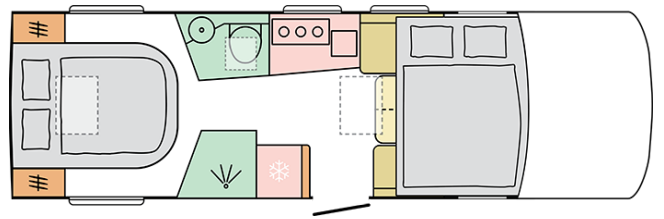

SUPERSONIC
780 DC

Date: 05.07.2022

For illustrative purposes only. Can show product and/or interior combinations not available on the market.

SUPERSONIC 780 DC

Body length (mm)

7800

Total height (mm)

2960

Nr. of seats

4

Total width (mm)

2320

Nr. of berths

4

Date: 05.07.2022

For illustrative purposes only. Can show product and/or interior combinations not available on the market.

B. DIMENSIONS AND WEIGHTS

Internal height (mm)	2040
Total height (mm)	2960
Body length (mm)	7800
Total width (mm)	2320
Wheel base (mm)	4300
Nr. of homologated seats incl. driver's seat	4
Maximum authorized weight (kg)	4500