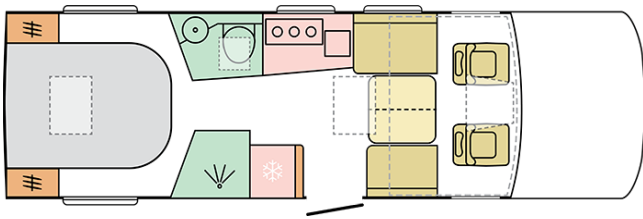

SUPERSONIC
780 DC

Date: 05.07.2022

For illustrative purposes only. Can show product and/or interior combinations not available on the market.

SUPERSONIC 780 DC

Body length (mm)

7800

Total height (mm)

2960

Nr. of seats

4

Total width (mm)

2320

Nr. of berths

4

Date: 05.07.2022

For illustrative purposes only. Can show product and/or interior combinations not available on the market.

B. DIMENSIONS AND WEIGHTS

Internal height (mm)	2040
Total height (mm)	2960
Body length (mm)	7800
Total width (mm)	2320
Wheel base (mm)	4300
Nr. of homologated seats incl. driver's seat	4
Maximum authorized weight (kg)	4500