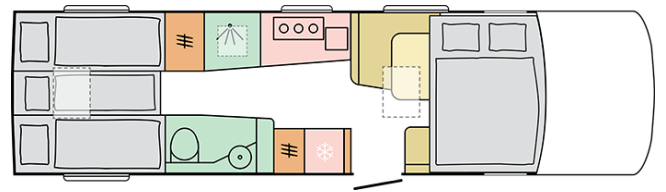

SUPERSONIC
890 LL

Date: 05.07.2022

For illustrative purposes only. Can show product and/or interior combinations not available on the market.

SUPERSONIC

890 LL

Body length (mm)

8900

Total height (mm)

For illustrative purposes only. Can show product and/or interior combinations not available on the market.

B. DIMENSIONS AND WEIGHTS

Internal height (mm)	2040
Total height (mm)	2960
Body length (mm)	8900
Total width (mm)	2320
Wheel base (mm)	4800
Nr. of homologated seats incl. driver's seat	4
Maximum authorized weight (kg)	5500