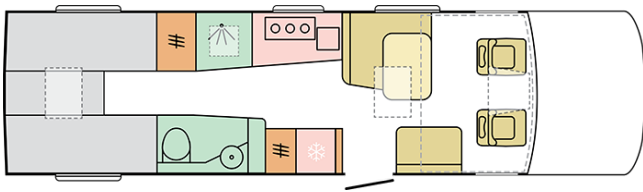

SUPERSONIC
890 LL

Date: 05.07.2022

For illustrative purposes only. Can show product and/or interior combinations not available on the market.

SUPERSONIC

890 LL

Body length (mm)

8900

Total height (mm)

For illustrative purposes only. Can show product and/or interior combinations not available on the market.

B. DIMENSIONS AND WEIGHTS

Internal height (mm)	2040
Total height (mm)	2960
Body length (mm)	8900
Total width (mm)	2320
Wheel base (mm)	4800
Nr. of homologated seats incl. driver's seat	4
Maximum authorized weight (kg)	5500