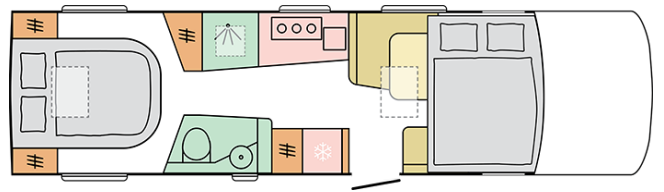

SUPERSONIC
890 LC

Date: 05.07.2022

For illustrative purposes only. Can show product and/or interior combinations not available on the market.

SUPERSONIC

890 LC

Body length (mm)

8900

Total height (mm)

For illustrative purposes only. Can show product and/or interior combinations not available on the market.

B. DIMENSIONS AND WEIGHTS

Internal height (mm)	2040
Total height (mm)	2960
Body length (mm)	8900
Total width (mm)	2320
Wheel base (mm)	4800
Nr. of homologated seats incl. driver's seat	4
Maximum authorized weight (kg)	5500