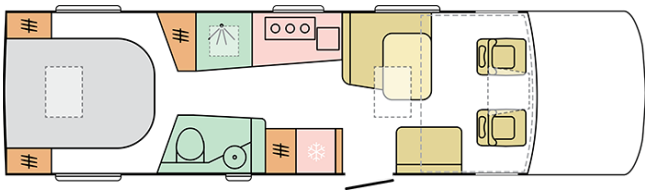

SUPERSONIC
890 LC

Date: 05.07.2022

For illustrative purposes only. Can show product and/or interior combinations not available on the market.

SUPERSONIC

890 LC

Body length (mm)

8900

Total height (mm)

For illustrative purposes only. Can show product and/or interior combinations not available on the market.

B. DIMENSIONS AND WEIGHTS

Internal height (mm)	2040
Total height (mm)	2960
Body length (mm)	8900
Total width (mm)	2320
Wheel base (mm)	4800
Nr. of homologated seats incl. driver's seat	4
Maximum authorized weight (kg)	5500