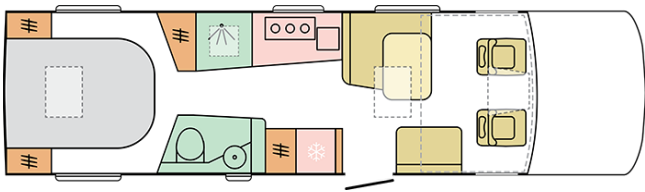

SUPERSONIC
890 LC

Date: 15.08.2022

For illustrative purposes only. Can show product and/or interior combinations not available on the market.

SUPERSONIC 890 LC

Body length (mm)

8900

Total height (mm)

2960

Nr. of seats

4

Total width (mm)

2320

Nr. of berths

4

Date: 15.08.2022

For illustrative purposes only. Can show product and/or interior combinations not available on the market.

B. DIMENSIONS AND WEIGHTS

Internal height (mm)	2040
Total height (mm)	2960
Body length (mm)	8900
Total width (mm)	2320
Wheel base (mm)	4800
Nr. of homologated seats incl. driver's seat	4
Maximum authorized weight (kg)	5500