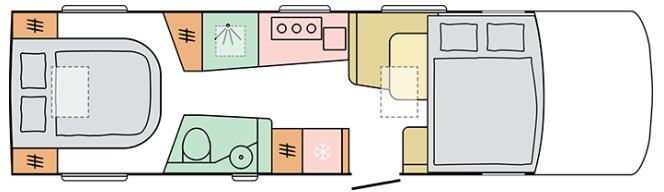

SUPERSONIC
890 LC

Date: 15.08.2022

For illustrative purposes only. Can show product and/or interior combinations not available on the market.

SUPERSONIC 890 LC

Body length (mm)

8900

Total height (mm)

2960

Nr. of seats

4

Total width (mm)

2320

Nr. of berths

4

Date: 15.08.2022

For illustrative purposes only. Can show product and/or interior combinations not available on the market.

B. DIMENSIONS AND WEIGHTS

Internal height (mm)	2040
Total height (mm)	2960
Body length (mm)	8900
Total width (mm)	2320
Wheel base (mm)	4800
Nr. of homologated seats incl. driver's seat	4
Maximum authorized weight (kg)	5500