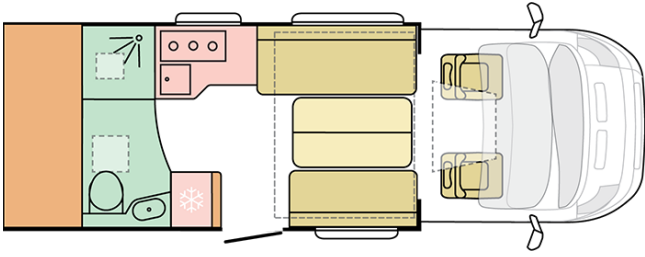

MATRIX PLUS
600 DT

MATRIX PLUS 600 DT

Body length (mm)

6985

Total height (mm)

2905

Nr. of seats

4

Total width (mm)

2299

Nr. of berths

4

Mass in running order (MRO, kg)

2930

B. DIMENSIONS AND WEIGHTS

Internal height (mm)	1980/1910
Total height (mm)	2905
Body length (mm)	6985
Total width (mm)	2299
Wheel base (mm)	4035
Nr. of homologated seats incl. driver's seat	4
Maximum authorized weight (kg)	3500
Mass in running order (MRO, kg)	2930
Maximum towing weight (kg)	2000
Maximum loading weight (kg)	570