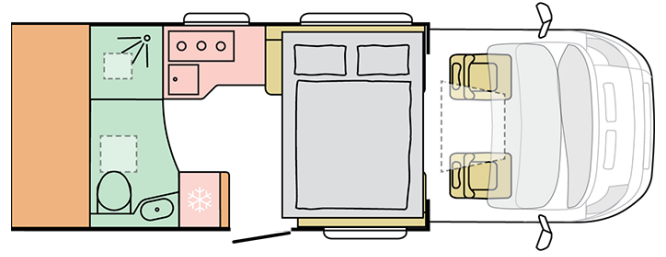

MATRIX PLUS 600 DT

Body length (mm)

6985

Total height (mm)

2905

Nr. of seats

4

Total width (mm)

2299

Nr. of berths

4

Mass in running order (MRO, kg)

2930