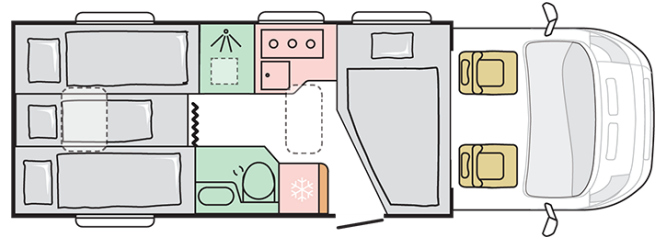

CORAL PLUS
670 SL

CORAL PLUS 670 SL

Body length (mm)

7485

Total height (mm)

2905

Nr. of seats

5

Total width (mm)

2299

Nr. of berths

4

Mass in running order (MRO, kg)

2990-3050

B. DIMENSIONS AND WEIGHTS

Internal height (mm)	2030/1980
Total height (mm)	2905
Body length (mm)	7485
Total width (mm)	2299
Wheel base (mm)	4035
Nr. of homologated seats incl. driver's seat	5
Maximum authorized weight (kg)	3500
Mass in running order (MRO, kg)	2990-3050
Maximum towing weight (kg)	2000
Maximum loading weight (kg)	510-450