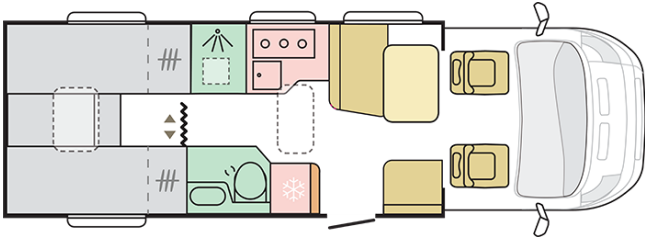

CORAL PLUS
670 SL

CORAL PLUS 670 SL

Body length (mm)

7485

Total height (mm)

2905

Nr. of seats

5

Total width (mm)

2299

Nr. of berths

4

Mass in running order (MRO, kg)

2990-3050

B. DIMENSIONS AND WEIGHTS

Internal height (mm)	2030/1980
Total height (mm)	2905
Body length (mm)	7485
Total width (mm)	2299
Wheel base (mm)	4035
Nr. of homologated seats incl. driver's seat	5
Maximum authorized weight (kg)	3500
Mass in running order (MRO, kg)	2990-3050
Maximum towing weight (kg)	2000
Maximum loading weight (kg)	510-450