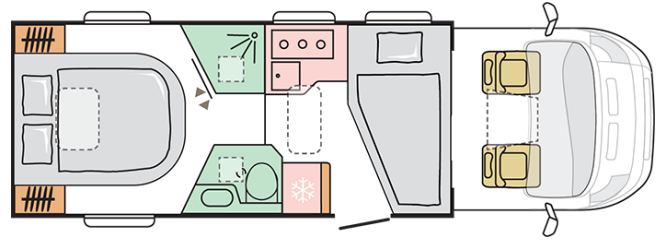

CORAL PLUS 670 SC

Body length (mm)

7485

Total height (mm)

2905

Nr. of seats

5

Total width (mm)

2299

Nr. of berths

3

Mass in running order (MRO, kg)

2990-3050