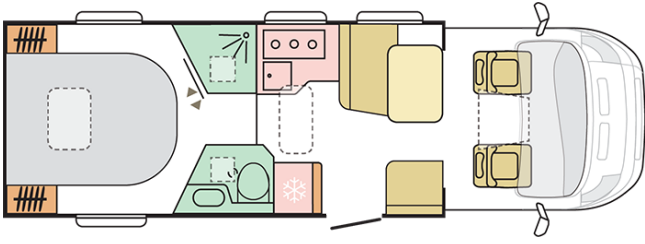

CORAL PLUS 670 SC

Body length (mm)

7485

Total height (mm)

2905

Nr. of seats

5

Total width (mm)

2299

Nr. of berths

3

Mass in running order (MRO, kg)

2990-3050