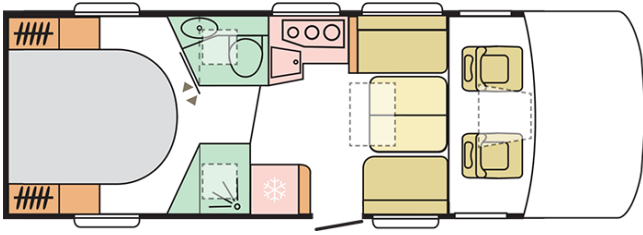

SONIC PLUS
700 DC

SONIC PLUS 700 DC

Body length (mm)

7520

Total height (mm)

2950

Nr. of seats

4

Total width (mm)

2320

Nr. of berths

4

Mass in running order (MRO, kg)

3123

B. DIMENSIONS AND WEIGHTS

Internal height (mm)	2040
Total height (mm)	2950
Body length (mm)	7520
Total width (mm)	2320
Wheel base (mm)	4035
Nr. of homologated seats incl. driver's seat	4
Maximum authorized weight (kg)	3500
Mass in running order (MRO, kg)	3123
Maximum towing weight (kg)	2000
Maximum loading weight (kg)	377