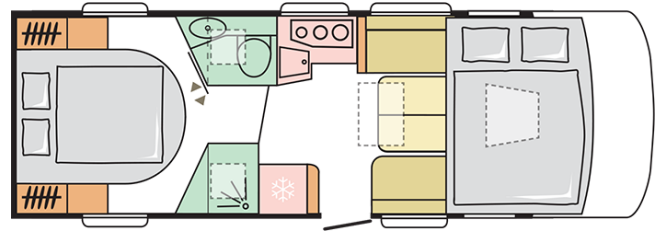

SONIC PLUS
700 DC

SONIC PLUS 700 DC

Body length (mm)

7520

Total height (mm)

2950

Nr. of seats

4

Total width (mm)

2320

Nr. of berths

4

Mass in running order (MRO, kg)

3123

B. DIMENSIONS AND WEIGHTS

Internal height (mm)	2040
Total height (mm)	2950
Body length (mm)	7520
Total width (mm)	2320
Wheel base (mm)	4035
Nr. of homologated seats incl. driver's seat	4
Maximum authorized weight (kg)	3500
Mass in running order (MRO, kg)	3123
Maximum towing weight (kg)	2000
Maximum loading weight (kg)	377