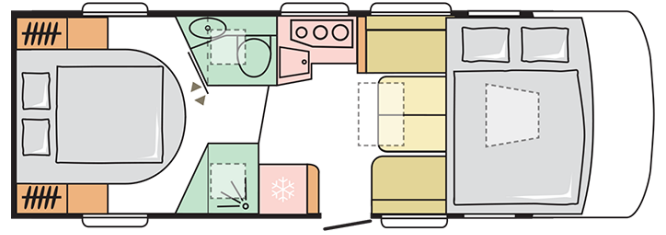

SONIC AXESS
700 DC

SONIC AXESS 700 DC

Body length (mm)

7520

Total height (mm)

2950

Nr. of seats

4

Total width (mm)

2320

Nr. of berths

4

Mass in running order (MRO, kg)

3083

B. DIMENSIONS AND WEIGHTS

Internal height (mm)	2040
Total height (mm)	2950
Body length (mm)	7520
Total width (mm)	2320
Wheel base (mm)	4035
Nr. of homologated seats incl. driver's seat	4
Maximum authorized weight (kg)	3500
Mass in running order (MRO, kg)	3083
Maximum towing weight (kg)	2000
Maximum loading weight (kg)	417