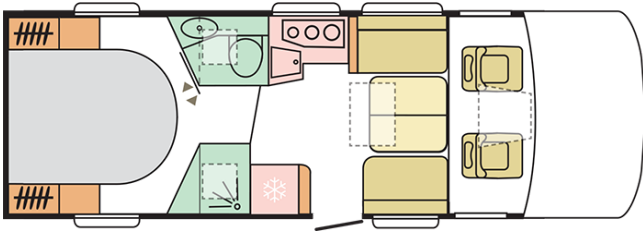

SONIC AXESS
700 DC

SONIC AXESS 700 DC

Body length (mm)

7520

Total height (mm)

2950

Nr. of seats

4

Total width (mm)

2320

Nr. of berths

4

Mass in running order (MRO, kg)

3083

B. DIMENSIONS AND WEIGHTS

Internal height (mm)	2040
Total height (mm)	2950
Body length (mm)	7520
Total width (mm)	2320
Wheel base (mm)	4035
Nr. of homologated seats incl. driver's seat	4
Maximum authorized weight (kg)	3500
Mass in running order (MRO, kg)	3083
Maximum towing weight (kg)	2000
Maximum loading weight (kg)	417