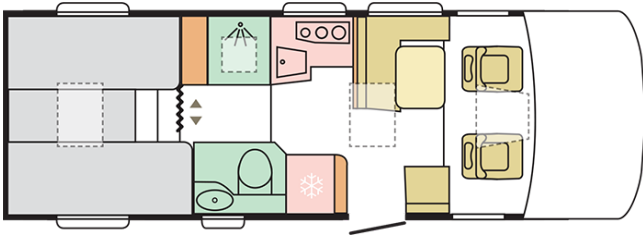

SONIC SUPREME
710 SL

SONIC SUPREME 710 SL

Body length (mm)

7520

Total height (mm)

2960

Nr. of seats

3

Total width (mm)

2320

Nr. of berths

5

Mass in running order (MRO, kg)

3200

B. DIMENSIONS AND WEIGHTS

Internal height (mm)	2040
Total height (mm)	2960
Body length (mm)	7520
Total width (mm)	2320
Wheel base (mm)	4035
Nr. of homologated seats incl. driver's seat	3
Maximum authorized weight (kg)	3500
Mass in running order (MRO, kg)	3200
Maximum towing weight (kg)	2000
Maximum loading weight (kg)	300