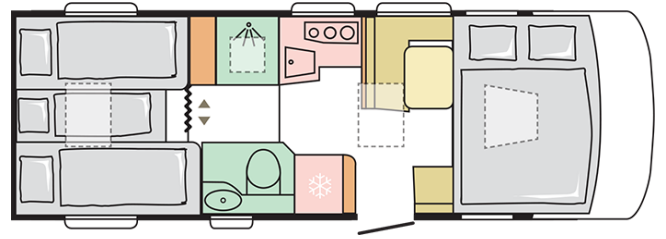

SONIC SUPREME
710 SL

SONIC SUPREME 710 SL

Body length (mm)

7520

Total height (mm)

2960

Nr. of seats

3

Total width (mm)

2320

Nr. of berths

5

Mass in running order (MRO, kg)

3200

B. DIMENSIONS AND WEIGHTS

Internal height (mm)	2040
Total height (mm)	2960
Body length (mm)	7520
Total width (mm)	2320
Wheel base (mm)	4035
Nr. of homologated seats incl. driver's seat	3
Maximum authorized weight (kg)	3500
Mass in running order (MRO, kg)	3200
Maximum towing weight (kg)	2000
Maximum loading weight (kg)	300