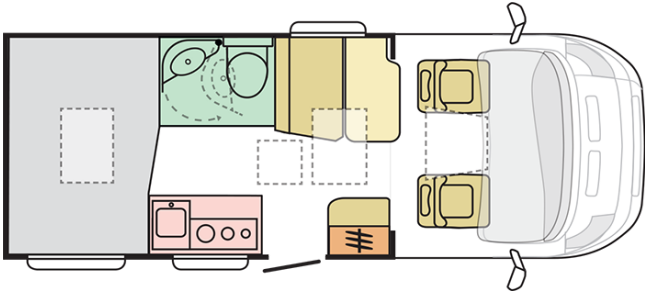

COMPACT SUPREME SP

Body length (mm)

5999

Total height (mm)

2780

Nr. of seats

4

Total width (mm)

2120

Nr. of berths

3

Mass in running order (MRO, kg)

2620