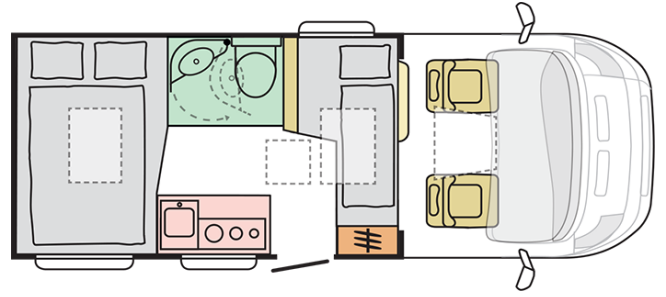

COMPACT SUPREME SP

Body length (mm)

5999

Total height (mm)

2780

Nr. of seats

4

Total width (mm)

2120

Nr. of berths

3

Mass in running order (MRO, kg)

2620