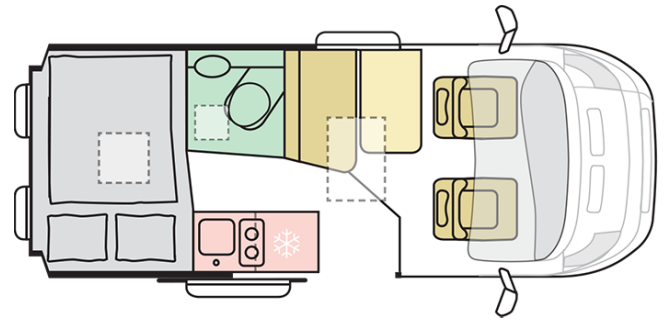

TWIN AXESS

540 SP

Body length (mm)

5413

Total height (mm)

2580

Nr. of seats

4

Total width (mm)

2050

Nr. of berths

2

Mass in running order (MRO, kg)

2691