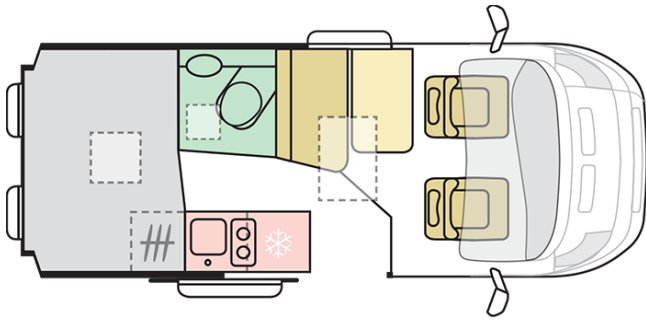

TWIN AXESS

540 SP

Body length (mm)

5413

Total height (mm)

2580

Nr. of seats

4

Total width (mm)

2050

Nr. of berths

2

Mass in running order (MRO, kg)

2691