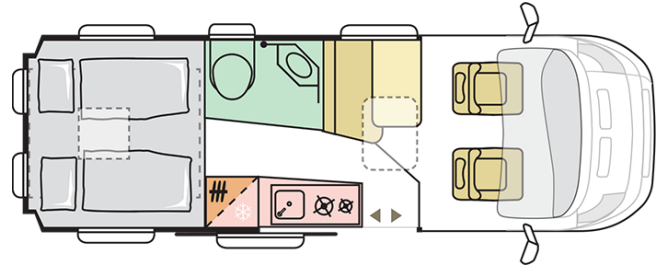

TWIN SUPREME
640 SGX

TWIN SUPREME 640 SGX

Body length (mm)

6363

Total height (mm)

2580

Nr. of seats

4

Total width (mm)

2050

Nr. of berths

2

Mass in running order (MRO, kg)

2940

B. DIMENSIONS AND WEIGHTS

Internal height (mm)	1900
Total height (mm)	2580
Body length (mm)	6363
Total width (mm)	2050
Wheel base (mm)	4035
Nr. of homologated seats incl. driver's seat	4
Maximum authorized weight (kg)	3500
Mass in running order (MRO, kg)	2940
Maximum towing weight (kg)	2500
Maximum loading weight (kg)	560