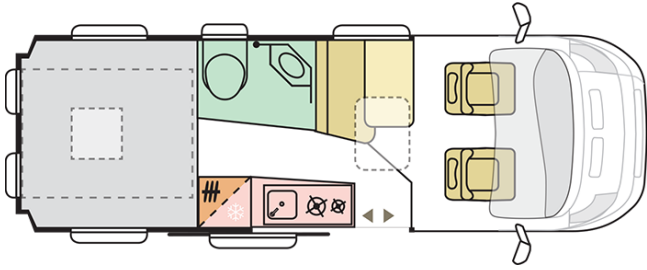

TWIN SUPREME
640 SGX

TWIN SUPREME 640 SGX

Body length (mm)

6363

Total height (mm)

2580

Nr. of seats

4

Total width (mm)

2050

Nr. of berths

2

Mass in running order (MRO, kg)

2940

B. DIMENSIONS AND WEIGHTS

Internal height (mm)	1900
Total height (mm)	2580
Body length (mm)	6363
Total width (mm)	2050
Wheel base (mm)	4035
Nr. of homologated seats incl. driver's seat	4
Maximum authorized weight (kg)	3500
Mass in running order (MRO, kg)	2940
Maximum towing weight (kg)	2500
Maximum loading weight (kg)	560