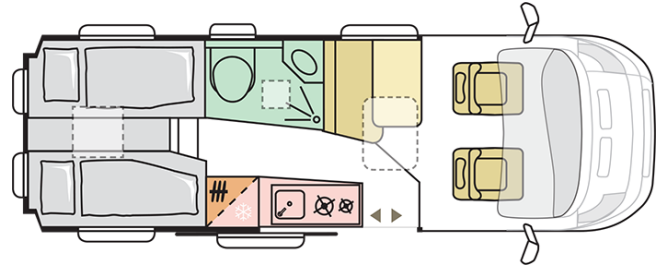

TWIN AXESS
640 SL

TWIN AXESS 640 SL

Body length (mm)

6363

Total height (mm)

2580

Nr. of seats

4

Total width (mm)

2050

Nr. of berths

2

Mass in running order (MRO, kg)

2861-2891

B. DIMENSIONS AND WEIGHTS

Internal height (mm)	1900
Total height (mm)	2580
Body length (mm)	6363
Total width (mm)	2050
Wheel base (mm)	4035
Nr. of homologated seats incl. driver's seat	4
Maximum authorized weight (kg)	3500
Mass in running order (MRO, kg)	2861- 2891
Maximum towing weight (kg)	2500
Maximum loading weight (kg)	639-609