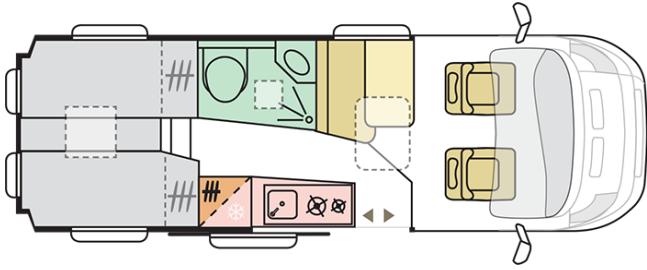

TWIN AXESS
640 SL

TWIN AXESS 640 SL

Body length (mm)

6363

Total height (mm)

2580

Nr. of seats

4

Total width (mm)

2050

Nr. of berths

2

Mass in running order (MRO, kg)

2861-2891

B. DIMENSIONS AND WEIGHTS

Internal height (mm)	1900
Total height (mm)	2580
Body length (mm)	6363
Total width (mm)	2050
Wheel base (mm)	4035
Nr. of homologated seats incl. driver's seat	4
Maximum authorized weight (kg)	3500
Mass in running order (MRO, kg)	2861- 2891
Maximum towing weight (kg)	2500
Maximum loading weight (kg)	639-609