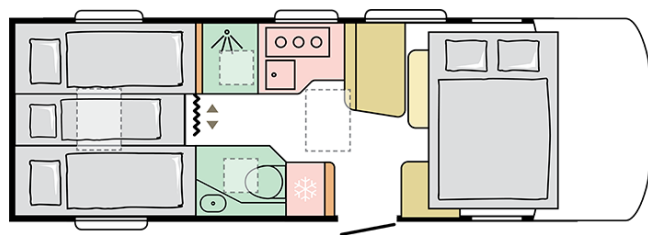

SONIC PLUS
700 SL

Date: 04.02.2023

For illustrative purposes only. Can show product and/or interior combinations not available on the market.

SONIC PLUS

700 SL

Body length (mm)

7485

Total height (mm)

For illustrative purposes only. Can show product and/or interior combinations not available on the market.

B. DIMENSIONS AND WEIGHTS

Internal height (mm)	2040
Total height (mm)	2950
Body length (mm)	7485
Total width (mm)	2320
Wheel base (mm)	4035
Nr. of homologated seats incl. driver's seat	4
Maximum authorized weight (kg)	3500
Mass in running order (MRO, kg)	3080/3140
Maximum towing weight (kg)	2000
Maximum loading weight (kg)	420/360