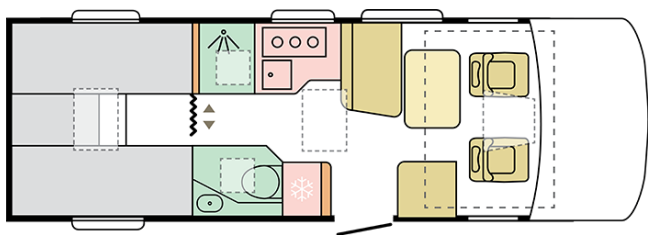

SONIC PLUS
700 SL

Date: 04.02.2023

For illustrative purposes only. Can show product and/or interior combinations not available on the market.

SONIC PLUS

700 SL

Body length (mm)

7485

Total height (mm)

For illustrative purposes only. Can show product and/or interior combinations not available on the market.

B. DIMENSIONS AND WEIGHTS

Internal height (mm)	2040
Total height (mm)	2950
Body length (mm)	7485
Total width (mm)	2320
Wheel base (mm)	4035
Nr. of homologated seats incl. driver's seat	4
Maximum authorized weight (kg)	3500
Mass in running order (MRO, kg)	3080/3140
Maximum towing weight (kg)	2000
Maximum loading weight (kg)	420/360