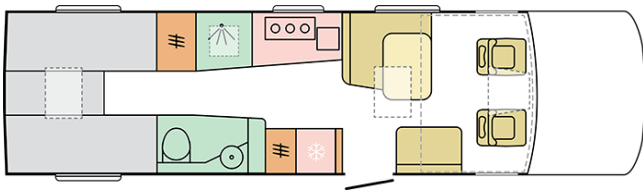

SUPERSONIC
890 LL

Date: 15.08.2022

For illustrative purposes only. Can show product and/or interior combinations not available on the market.

SUPERSONIC 890 LL

Body length (mm)

8900

Total height (mm)

2960

Nr. of seats

4

Total width (mm)

2320

Nr. of berths

5

Date: 15.08.2022

For illustrative purposes only. Can show product and/or interior combinations not available on the market.

B. DIMENSIONS AND WEIGHTS

Internal height (mm)	2040
Total height (mm)	2960
Body length (mm)	8900
Total width (mm)	2320
Wheel base (mm)	4800
Nr. of homologated seats incl. driver's seat	4
Maximum authorized weight (kg)	5500