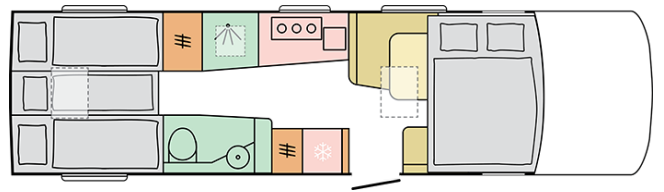

SUPERSONIC
890 LL

Date: 15.08.2022

For illustrative purposes only. Can show product and/or interior combinations not available on the market.

SUPERSONIC 890 LL

Body length (mm)

8900

Total height (mm)

2960

Nr. of seats

4

Total width (mm)

2320

Nr. of berths

5

Date: 15.08.2022

For illustrative purposes only. Can show product and/or interior combinations not available on the market.

B. DIMENSIONS AND WEIGHTS

Internal height (mm)	2040
Total height (mm)	2960
Body length (mm)	8900
Total width (mm)	2320
Wheel base (mm)	4800
Nr. of homologated seats incl. driver's seat	4
Maximum authorized weight (kg)	5500