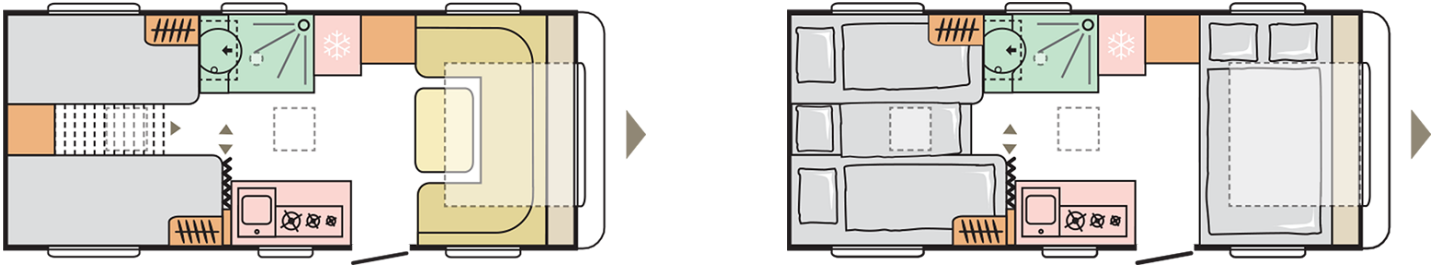

ADORA 542 UL

Total length including drawbar (mm)

7484

Total height (mm)

2610

Mass in running order (MRO, kg)

1448

Total width (mm)

2299

Nr. of berths

5