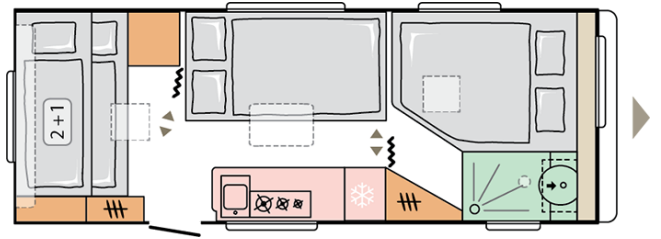

ADORA 613 PK

Total length including drawbar (mm)

8203

Total height (mm)

2610

Mass in running order (MRO, kg)

1620

Total width (mm)

2460

Nr. of berths

7