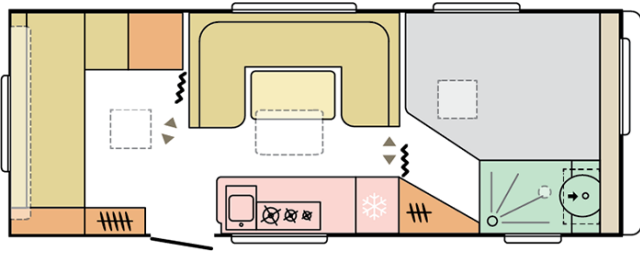

ADORA 613 PK

Total length including drawbar (mm)

8203

Total height (mm)

2610

Mass in running order (MRO, kg)

1620

Total width (mm)

2460

Nr. of berths

7