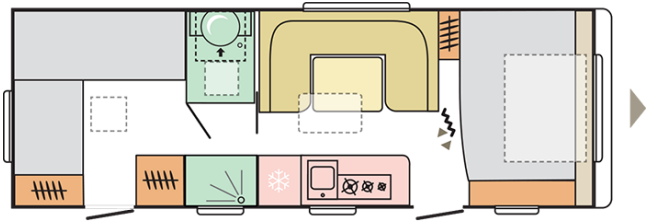

ADORA
673 PK

ADORA 673 PK

Total length including drawbar (mm)

8765

Total height (mm)

2610

Mass in running order (MRO, kg)

1785-1820