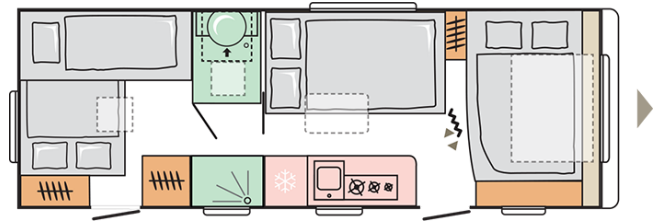

ADORA
673 PK

ADORA 673 PK

Total length including drawbar (mm)

8765

Total height (mm)

2610

Mass in running order (MRO, kg)

1785-1820