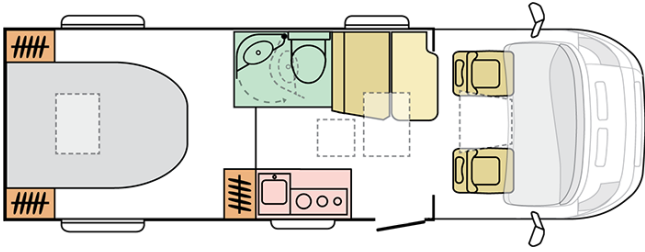

COMPACT SUPREME
SC

COMPACT SUPREME SC

Body length (mm)

6999

Total height (mm)

2750

Nr. of seats

4

Total width (mm)

2120

Nr. of berths

2+1

Mass in running order (MRO, kg)

2834

B. DIMENSIONS AND WEIGHTS

Internal height (mm)	1980
Total height (mm)	2750
Body length (mm)	6999
Total width (mm)	2120
Wheel base (mm)	4035
Nr. of homologated seats incl. driver's seat	4
Maximum authorized weight (kg)	3500
Mass in running order (MRO, kg)	2834
Maximum towing weight (kg)	2000
Maximum loading weight (kg)	666