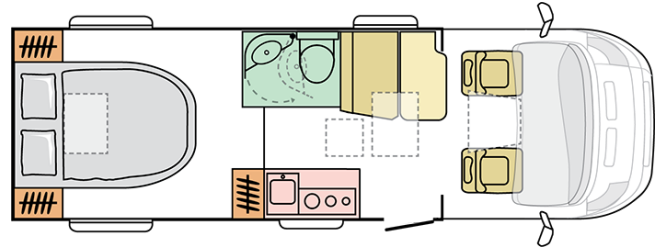

COMPACT SUPREME
SC

COMPACT SUPREME SC

Body length (mm)

6999

Total height (mm)

2750

Nr. of seats

4

Total width (mm)

2120

Nr. of berths

2+1

Mass in running order (MRO, kg)

2834

B. DIMENSIONS AND WEIGHTS

Internal height (mm)	1980
Total height (mm)	2750
Body length (mm)	6999
Total width (mm)	2120
Wheel base (mm)	4035
Nr. of homologated seats incl. driver's seat	4
Maximum authorized weight (kg)	3500
Mass in running order (MRO, kg)	2834
Maximum towing weight (kg)	2000
Maximum loading weight (kg)	666