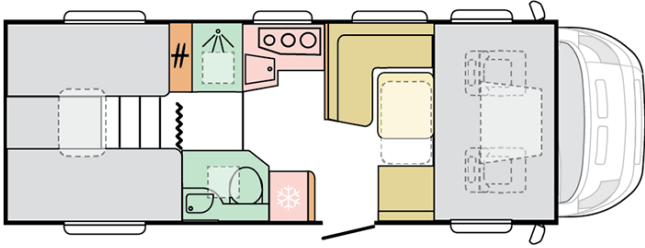

CORAL XL PLUS
670 SL

CORAL XL PLUS 670 SL

Body length (mm)

7360

Total height (mm)

3070

Nr. of seats

5

Total width (mm)

2299

Nr. of berths

6

Mass in running order (MRO, kg)

3027-3077

B. DIMENSIONS AND WEIGHTS

Internal height (mm)	2040/2350
Total height (mm)	3070
Body length (mm)	7360
Total width (mm)	2299
Wheel base (mm)	4035
Nr. of homologated seats incl. driver's seat	5
Maximum authorized weight (kg)	3500
Mass in running order (MRO, kg)	3027-3077
Maximum towing weight (kg)	2000
Maximum loading weight (kg)	473-423