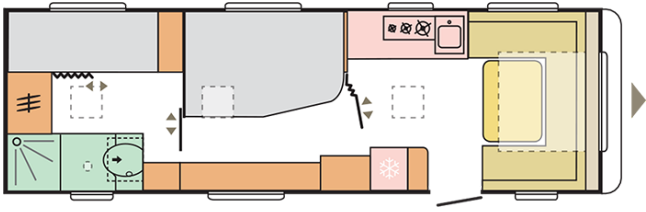

ADORA
753 UK

ADORA 753 UK

Total length including drawbar (mm)

9512

Total height (mm)

2610

Mass in running order (MRO, kg)

2015

Total width (mm)

2460

Nr. of berths

7

B. DIMENSIONS AND WEIGHTS

Internal height (mm)	1950
Total height (mm)	2610
Total length including drawbar (mm)	9512
Body length (mm)	8182
Internal length (mm)	7472
Total width (mm)	2460
Internal width (mm)	2310
Awning perimeter dimensions (body/chassis, cm)	1205/765
Flat roof length	6190
Ex-Works weight (kg)	1899
Mass in running order (MRO, kg)	2015
Maximum technically permissible laden mass (MTPLM, kg)	2500
Floor, wall and roof total thickness (mm)	42/33/28,8
Maximum loading weight (kg)	485
Floor, wall and roof insulation thickness (mm)	29/29/25