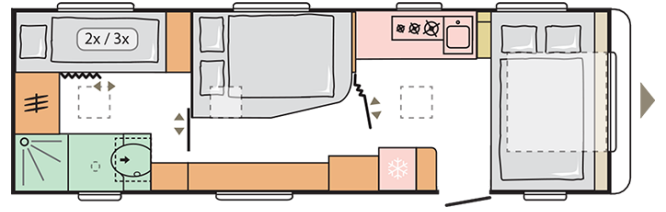

ADORA
753 UK

ADORA 753 UK

Total length including drawbar (mm)

9512

Total height (mm)

2610

Mass in running order (MRO, kg)

2015

Total width (mm)

2460

Nr. of berths

7

B. DIMENSIONS AND WEIGHTS

Internal height (mm)	1950
Total height (mm)	2610
Total length including drawbar (mm)	9512
Body length (mm)	8182
Internal length (mm)	7472
Total width (mm)	2460
Internal width (mm)	2310
Awning perimeter dimensions (body/chassis, cm)	1205/765
Flat roof length	6190
Ex-Works weight (kg)	1899
Mass in running order (MRO, kg)	2015
Maximum technically permissible laden mass (MTPLM, kg)	2500
Floor, wall and roof total thickness (mm)	42/33/28,8
Maximum loading weight (kg)	485
Floor, wall and roof insulation thickness (mm)	29/29/25