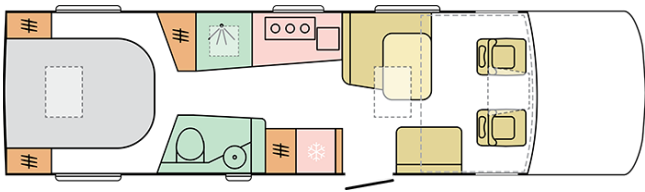

SUPERSONIC
890 LC

Date: 03.10.2022

For illustrative purposes only. Can show product and/or interior combinations not available on the market.

SUPERSONIC 890 LC

Body length (mm)

8900

Total height (mm)

2950

Date: 03.10.2022

For illustrative purposes only. Can show product and/or interior combinations not available on the market.

B. DIMENSIONS AND WEIGHTS

Internal height (mm)	2040
Total height (mm)	2950
Body length (mm)	8900
Total width (mm)	2305
Wheel base (mm)	4800
Nr. of homologated seats incl. driver's seat	4
Maximum authorized weight (kg)	5500
Mass in running order (MRO, kg)	4020
Maximum towing weight (kg)	380
Maximum loading weight (kg)	1480