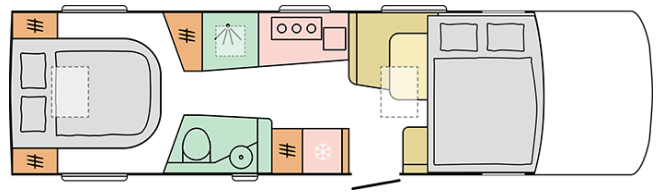

SUPERSONIC
890 LC

Date: 03.10.2022

For illustrative purposes only. Can show product and/or interior combinations not available on the market.

SUPERSONIC 890 LC

Body length (mm)

8900

Total height (mm)

2950

Date: 03.10.2022

For illustrative purposes only. Can show product and/or interior combinations not available on the market.

B. DIMENSIONS AND WEIGHTS

Internal height (mm)	2040
Total height (mm)	2950
Body length (mm)	8900
Total width (mm)	2305
Wheel base (mm)	4800
Nr. of homologated seats incl. driver's seat	4
Maximum authorized weight (kg)	5500
Mass in running order (MRO, kg)	4020
Maximum towing weight (kg)	380
Maximum loading weight (kg)	1480