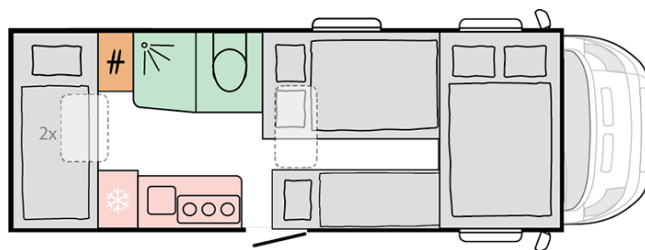

CORAL XL AXESS
650 DK

Date: 30.03.2023

For illustrative purposes only. Can show product and/or interior combinations not available on the market.

CORAL XL AXESS 650 DK

Body length (mm)

7290

Total height (mm)

2960

Date: 30.03.2023

For illustrative purposes only. Can show product and/or interior combinations not available on the market.

B. DIMENSIONS AND WEIGHTS

Internal height (mm)	2040/2350
Total height (mm)	3070
Body length (mm)	7290
Total width (mm)	2299
Wheel base (mm)	4035
Nr. of homologated seats incl. driver's seat	5
Maximum authorized weight (kg)	3500
Mass in running order (MRO, kg)	2960
Max additional options mass (kg)	202
Maximum towing weight (kg)	2000
Maximum loading weight (kg)	540