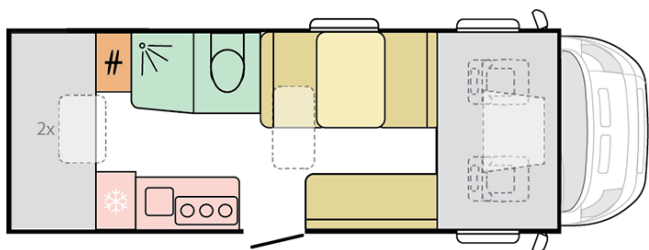

CORAL XL AXESS
650 DK

Date: 30.03.2023

For illustrative purposes only. Can show product and/or interior combinations not available on the market.

CORAL XL AXESS 650 DK

Body length (mm)

7290

Total height (mm)

2960

Date: 30.03.2023

For illustrative purposes only. Can show product and/or interior combinations not available on the market.

B. DIMENSIONS AND WEIGHTS

Internal height (mm)	2040/2350
Total height (mm)	3070
Body length (mm)	7290
Total width (mm)	2299
Wheel base (mm)	4035
Nr. of homologated seats incl. driver's seat	5
Maximum authorized weight (kg)	3500
Mass in running order (MRO, kg)	2960
Max additional options mass (kg)	202
Maximum towing weight (kg)	2000
Maximum loading weight (kg)	540